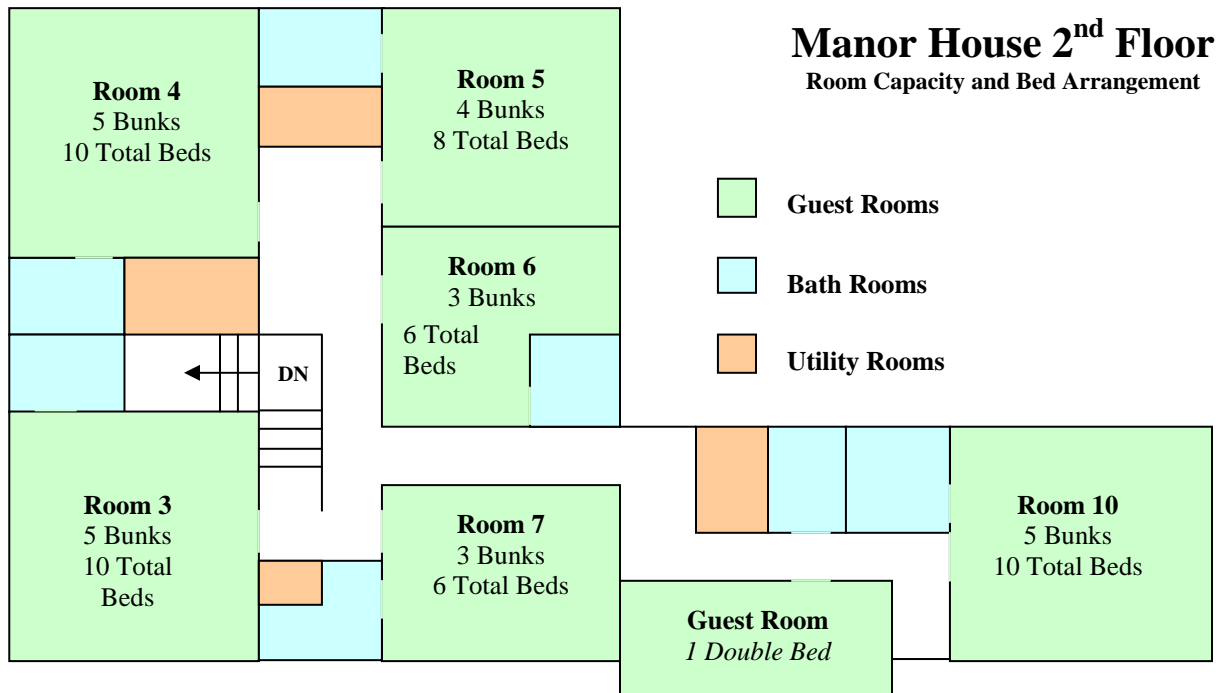

Manor House Lodging

The Manor House has 7 sleeping rooms with a total of 51 guest beds; this includes 19 bunk beds (38 beds) which have twin mattresses top and bottom and, 6 bunk beds with a twin mattress on top and a double mattress on the bottom. The guest room has one double bed. (The guest room has been set aside to accommodate your group speaker or it can be used as an additional guest bed.)

*Rooms 3,4,5,6,7 and 10 include one bunk bed with a double bottom and twin top mattresses.

***Guests are required to bring their own bedding (sleeping bags, top sheets, blankets, pillows, etc.) as well as towels and washcloths. Each mattress is provided with a bottom sheet only. ***